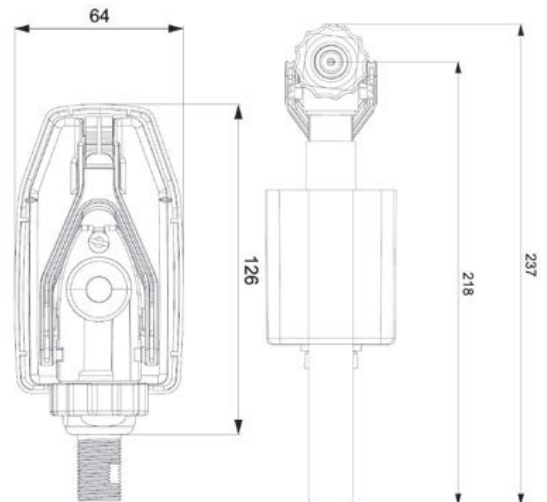

*Universal and compact filling valve, quick and silent refilling, maximum water regulation level.*

*Closing guaranteed from 0 to 10 bars.*

*Wide notches for perfect scrolling.*

art. / item	descrizione / models	min. quant.
1510	3/8" codolo ottone con ghiera girevole per cassette in plastica <i>3/8" brass tang for plastic cisterns</i>	12
1510L	3/8" codolo lungo ottone anche per cassette in porcellana <i>3/8" long brass tang for plastic and vitreous china cisterns</i>	12
1510A	1/2" codolo ottone per cassette in plastica <i>1/2" brass tang for plastic cisterns</i>	12
1510P	3/8" codolo lungo in resina acetalica per cassette in plastica e porcellana <i>3/8" pom tang for plastic and vitreous china cisterns</i>	12
1510AP	1/2" codolo plastica per cassette in plastica e porcellana <i>1/2" brass tang for plastic and vitreous china cisterns</i>	12