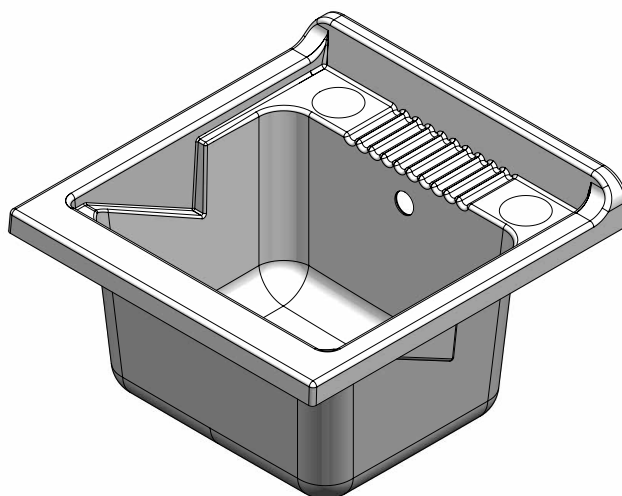

Pratika

Art. 3003SB

Campo di applicazione

Installazione interna

Field of application

Internal installation

Caratteristiche

Mobile: Bilaminato

Maniglie e piedini: Finitura satinata

Vasca: Materiale plastico, forabile per installazione rubinetto

Sportelli: Con angoli squadrati

Asse: Resina plastica

Scarico: Sifone autopulente con attacco lavatrice, pileta, tappo, troppopieno e particolari inox

Features

Furniture: Bilaminated wood

Handles and feet: Satin finish

Basin: Plastic material, it can be punched to install the faucet

Doors: With squared angles

Washing board: Plastic resin

Drain: Self-cleaning siphon with washing-machine coupling, drain, plug and overflow with stainless steel details

Art. 2023

Vasca in resina speciale 50x50 cm
Plastic basin 50x50 cm

Dimensioni (mm)- Dimensions (mm)