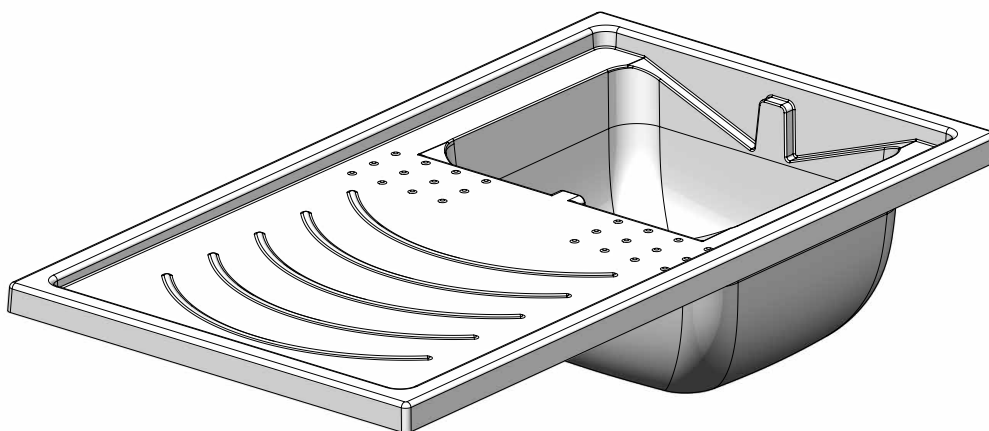

Pratika

Art. 3008SBDX
(vasca a destra)

Art. 3008SBSX
(vasca a sinistra)

Campo di applicazione

Installazione interna

Field of application

Internal installation

Caratteristiche

Mobile: Bilaminato

Maniglie e piedini: Finitura satinata

Vasca: Materiale plastico, forabile per installazione rubinetto

Sportelli: Con angoli squadri

Asse: Resina plastica

Scarico: Sifone autopulente con attacco lavatrice, piletta, tappo e troppopieno

Features

Furniture: Bilaminated wood

Handles and feet: Satin finish

Basin: Plastic material, it can be punched to install the faucet

Doors: With squared angles

Washing board: Plastic resin

Drain: Self-cleaning siphon with washing-machine coupling, drain, plug and overflow

Art. 2035

Vasca coprilavatrice in resina speciale 109x60 cm
Plastic basin with washing-machine cover 109x60 cm

Dimensioni (mm)- Dimensions (mm)