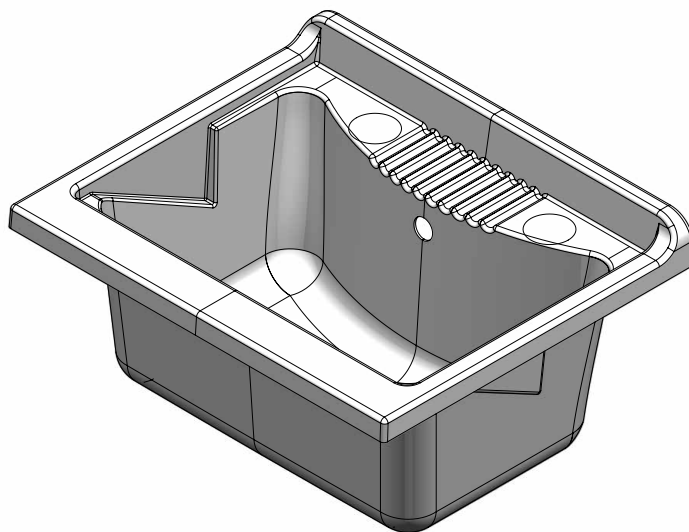

## Caratteristiche

**Mobile:** Bilaminato

**Maniglie:** Bianche

**Vasca:** Materiale plastico, forabile per installazione rubinetto

**Sportelli:** Con angoli squadrati

**Asse:** Resina plastica

**Scarico:** Sifone autopulente con attacco lavatrice, piletta, tappo e troppopieno

## Features

**Furniture:** Bilaminated wood

**Handles:** White

**Basin:** Plastic material, it can be punched to install the faucet

**Doors:** With squared angles

**Washing board:** Plastic resin

**Drain:** Self-cleaning siphon with washing-machine coupling, drain, plug and overflow

# Art. 2028

Vasca in resina speciale 60x50 cm  
Plastic basin 60x50 cm

Dimensioni (mm)- Dimensions (mm)