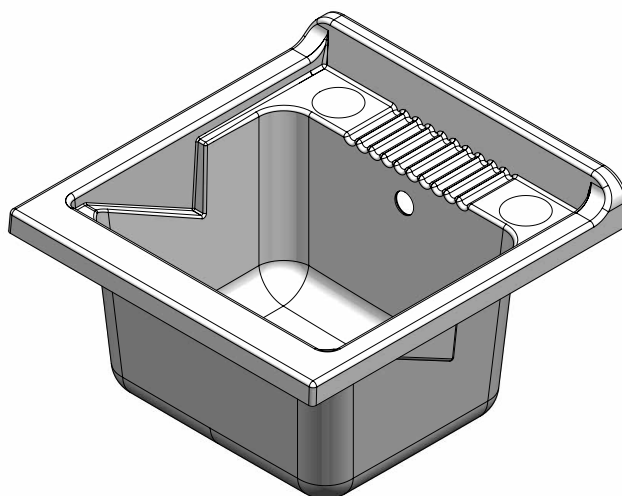

## Caratteristiche

**Mobile:** Bilaminato

**Maniglie:** Bianche

**Vasca:** Materiale plastico, forabile per installazione rubinetto

**Sportelli:** Con angoli squadrati

**Asse:** Resina plastica

**Scarico:** Sifone autopulente con attacco lavatrice, piletta, tappo e troppopieno

## Features

**Furniture:** Bilaminated wood

**Handles:** White

**Basin:** Plastic material, it can be punched to install the faucet

**Doors:** With squared angles

**Washing board:** Plastic resin

**Drain:** Self-cleaning siphon with washing-machine coupling, drain, plug and overflow

# Art. 2023

Vasca in resina speciale 50x50 cm  
Plastic basin 50x50 cm

Dimensioni (mm)- Dimensions (mm)