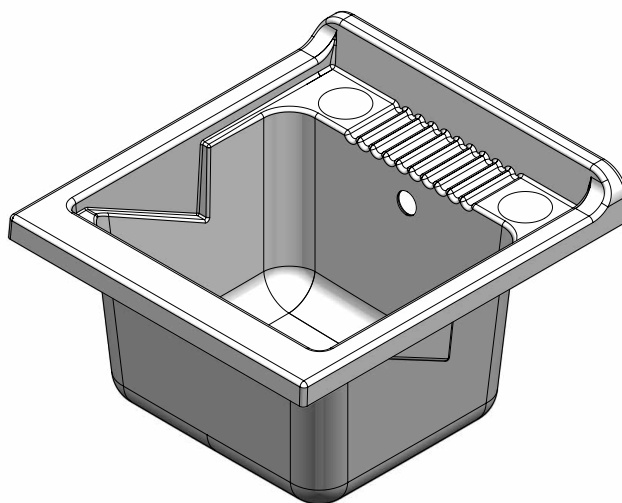

Basic

Art. 7006

Campo di applicazione

Installazione interna

Field of application

Internal installation

Caratteristiche

Mobile: Bilaminato

Maniglie: Bianche

Vasca: Materiale plastico, forabile per installazione rubinetto

Sportelli: Con angoli squadrati

Asse: Resina plastica

Scarico: Sifone autopulente con attacco lavatrice, piletta, tappo e troppopieno

Features

Furniture: Bilaminated wood

Handles: White

Basin: Plastic material, it can be punched to install the faucet

Doors: With squared angles

Washing board: Plastic resin

Drain: Self-cleaning siphon with washing-machine coupling, drain, plug and overflow

Art. 2030

Vasca in resina speciale 45x50 cm
Plastic basin 45x50 cm

Dimensioni (mm)- Dimensions (mm)