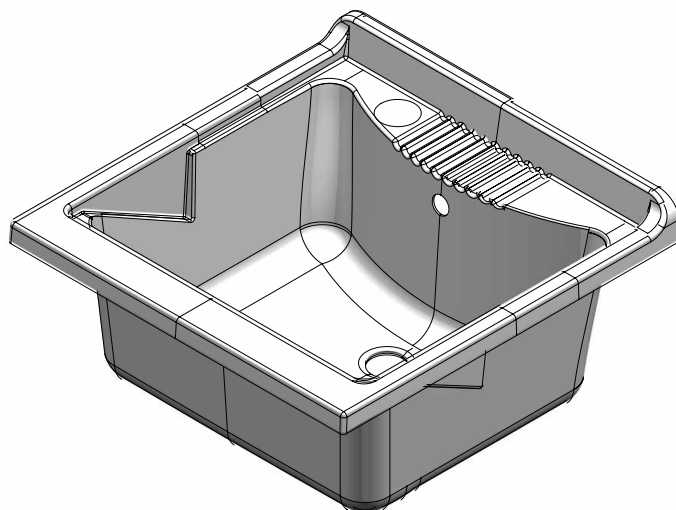

Basic

Art. 7007

Campo di applicazione

Installazione interna

Field of application

Internal installation

Caratteristiche

Mobile: Bilaminato

Maniglie: Bianche

Vasca: Materiale plastico, forabile per installazione rubinetto

Sportelli: Con angoli squadrati

Asse: Resina plastica

Scarico: Sifone autopulente con attacco lavatrice, piletta, tappo e troppopieno

Features

Furniture: Bilaminated wood

Handles: White

Basin: Plastic material, it can be punched to install the faucet

Doors: With squared angles

Washing board: Plastic resin

Drain: Self-cleaning siphon with washing-machine coupling, drain, plug and overflow

Art. 2031

AMPHORA

Vasca in resina speciale 60x60 cm
Plastic basin 60x60 cm

Dimensioni (mm)- Dimensions (mm)