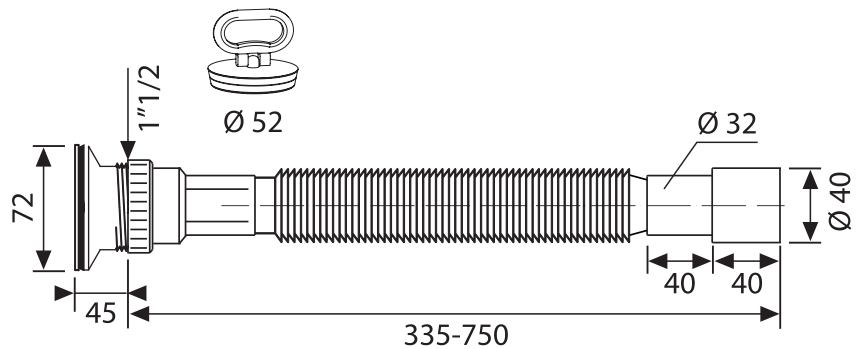

Tubo estensibile con piletta

Extensible pipe with drain

Tubo estensibile-comprimibile in polipropilene, con ghiera in plastica
 Completo di piletta $\varnothing 70$, con tappo maniglia
 Adatto a lavello inox

*Flexible-extensible pipes made of PP, with plastic nut
 Complete with drain $\varnothing 70$, with handle plug
 Suitable for stainless steel washbasin*

Art.
C1X8P3C2
Raccordo: 1"1/2
Uscita: $\varnothing 32-40$
Connection: 1"1/2
Outlet: $\varnothing 32-40$

Art.
C1X9P3C2
Raccordo: 1"1/2
Uscita: $\varnothing 40-50$
Connection: 1"1/2
Outlet: $\varnothing 40-50$