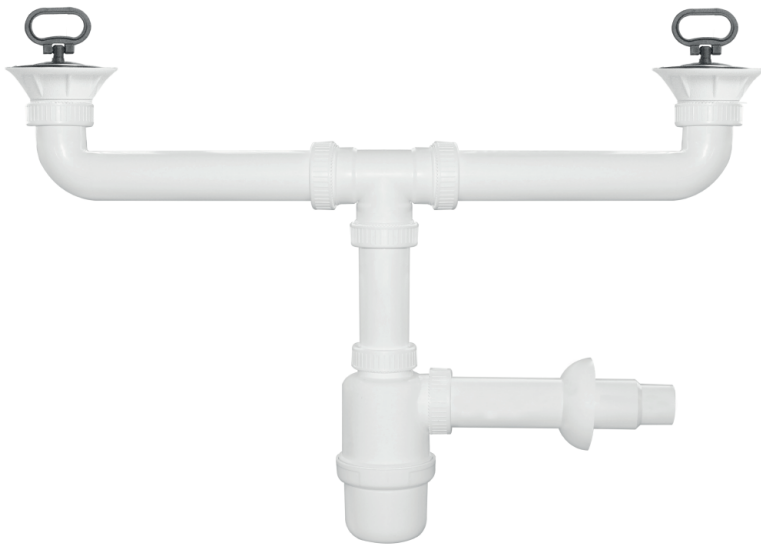

# Art. C2BP32C2

Sifone di scarico adatto a lavelli in ceramica  
 Forma a bottiglia, a due vie  
 Completo di due pilette  $\varnothing 80$ , con tappo maniglia

*Siphon suitable for fire-clay washbasins  
 Bottle shape, two ways  
 Complete with two drains  $\varnothing 80$ , with handle plug*

**Raccordo: 1"1/2**  
**Uscita:  $\varnothing 32-40$**

**Connection: 1"1/2**  
**Outlet:  $\varnothing 32-40$**