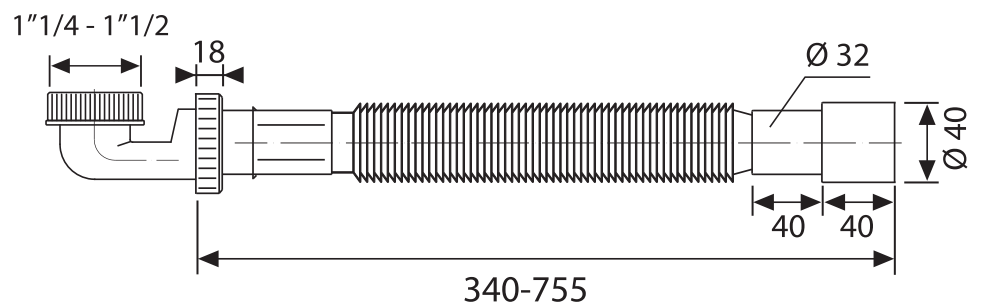

Tubeo estensibile - ghiera in plastica

Extensible pipe - plastic nut

Tubi estensibili-comprimibili in polipropilene, con curva a 90° e ghiera in plastica

Flexible-extensible pipes made of PP, with 90° bend and plastic nut

C1X17

Raccordo: 1"1/4 - 1"1/2
Uscita: ø32-40

Connection: 1"1/4 - 1"1/2
Outlet: ø32-40

C1X18

Raccordo: 1"1/4 - 1"1/2
Uscita: ø40-50

Connection: 1"1/4 - 1"1/2
Outlet: ø40-50

C1X19

Raccordo: 1"1/2
Uscita: Ø32-40

Connection: 1"1/2
Outlet: Ø32-40

C1X20

Raccordo: 1"1/2
Uscita: Ø40-50

Connection: 1"1/2
Outlet: Ø40-50